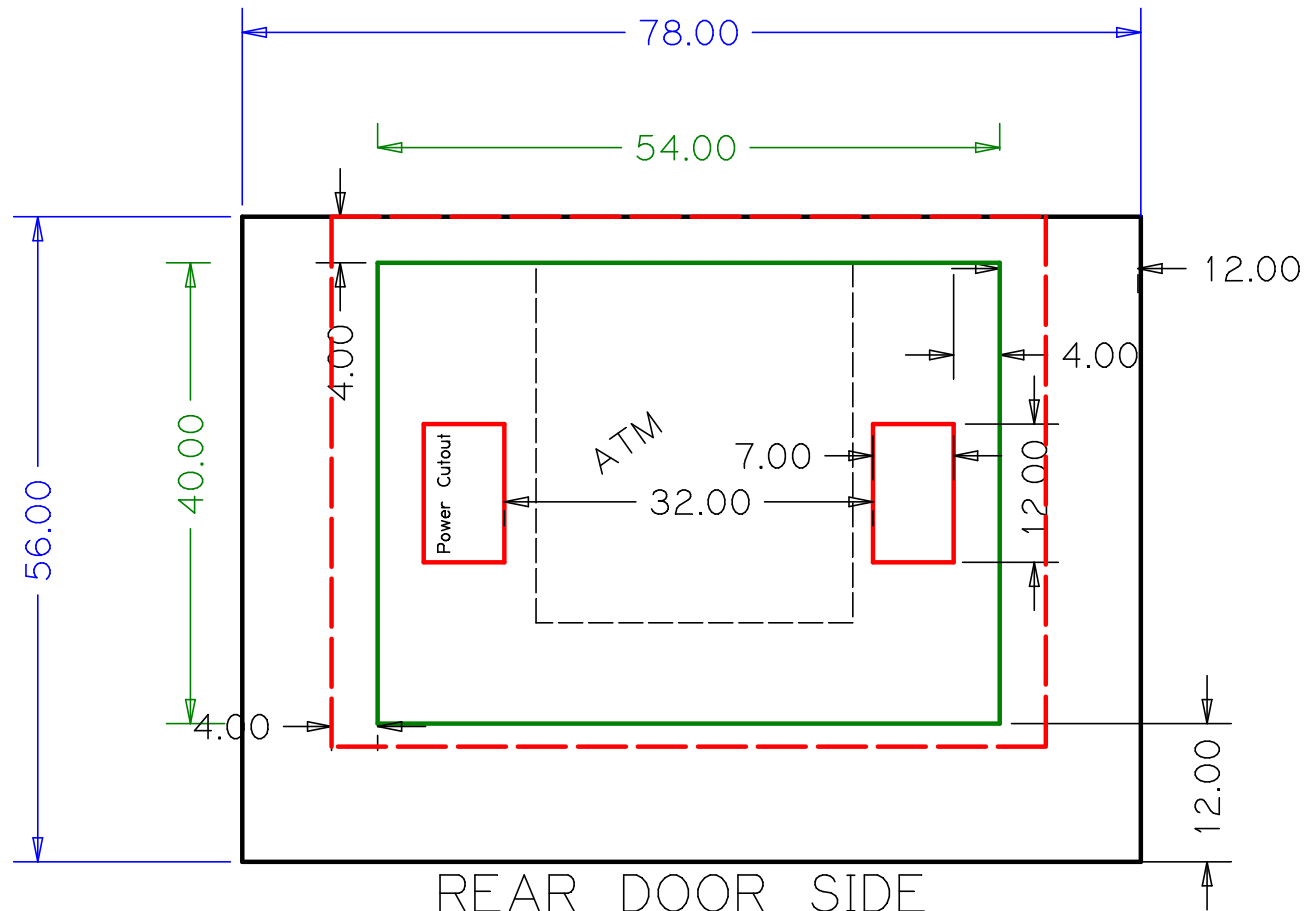

# FRONT DASH 5440 Kiosk

REAR DOOR SIDE  
5440 PAD 56" x 78" with 4" set back  
5440 Enclosure Green Lines

Minimum PAD 62" x 42" RED Line